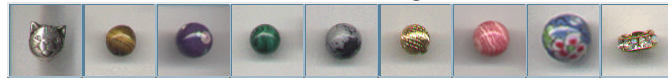

Quick Color Navigation

RED

$19							
	10mm Glass (pink, red, garnet), 12mm garnet		Rose Quartz	Fossilized Stone (pale- & dark-pink, red)			
$21							
	12mm Twisted Rose quartz	Beehive	Foil Tube	18mm Lozenge	Porcelain, pink & "tamale"	Teardrops, with & without iridescent spots	
$23							
	10mm Cracked	Candy Cane	Clear Eggs with pink & red stripes	Satin roses, round & egg	3 White flowers		
	Fancy Feather	Golddust, pink & red	Indian glass swirls, round & teardrop	Indian glass, round & teardrop			
	Foil core w/rose	Teardrop Twist	Plastic, round & lozenge	Tie-Dyed, rainbow & star, cylinders & round			
Cinnabar, 10mm round, 13mm round, tall twist	10mm Red Jade, 3 varieties (order as #1, #2, or #3)	10mm Rhodolyte					
$25 & up					Out of Stock		Photo Not Available
	16mm Dimpled	Venetian Swirl	Egg w/clouds	Rhodocrosyte	Carved/Dyed Jade	Dichroic, pink & cranberry	
	$29			$35			

All prices are subject to change without notice. All beads subject to availability.

[Order](#) hairsticks with these beads!

Quick Color Navigation